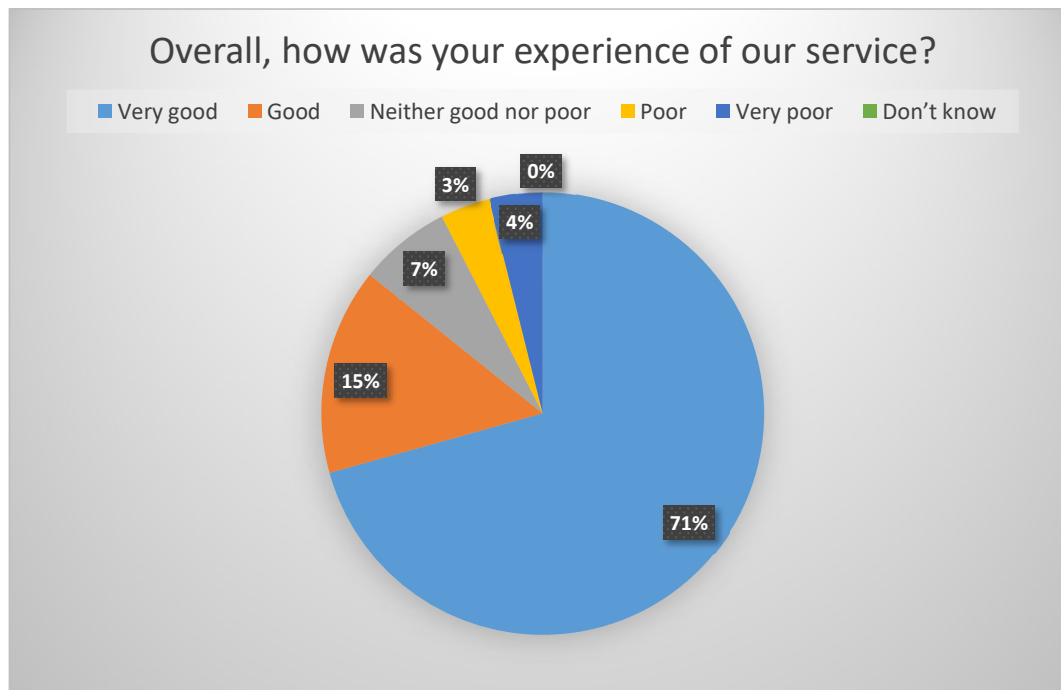

The Station Practice Friends and Family Test *Results for March 26*

Very good	253
Good	54
Neither good nor poor	24
Poor	13
Very poor	14
Don't know	0