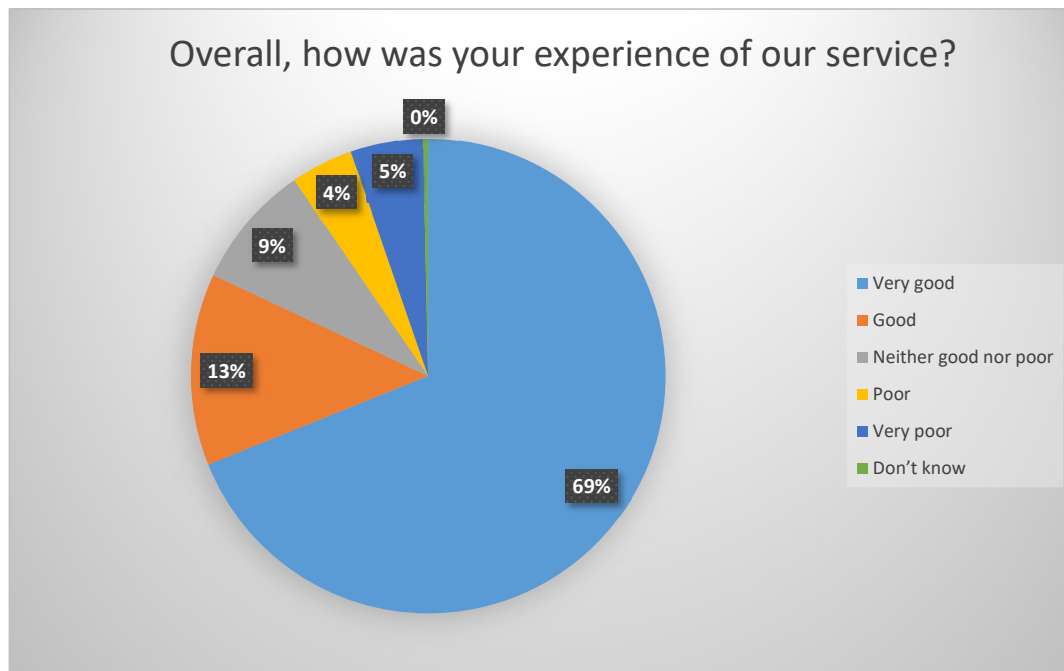

The Station Practice Friends and Family Test *Results for April 24*

Very good	195
Good	37
Neither good nor poor	24
Poor	12
Very poor	14
Don't know	1